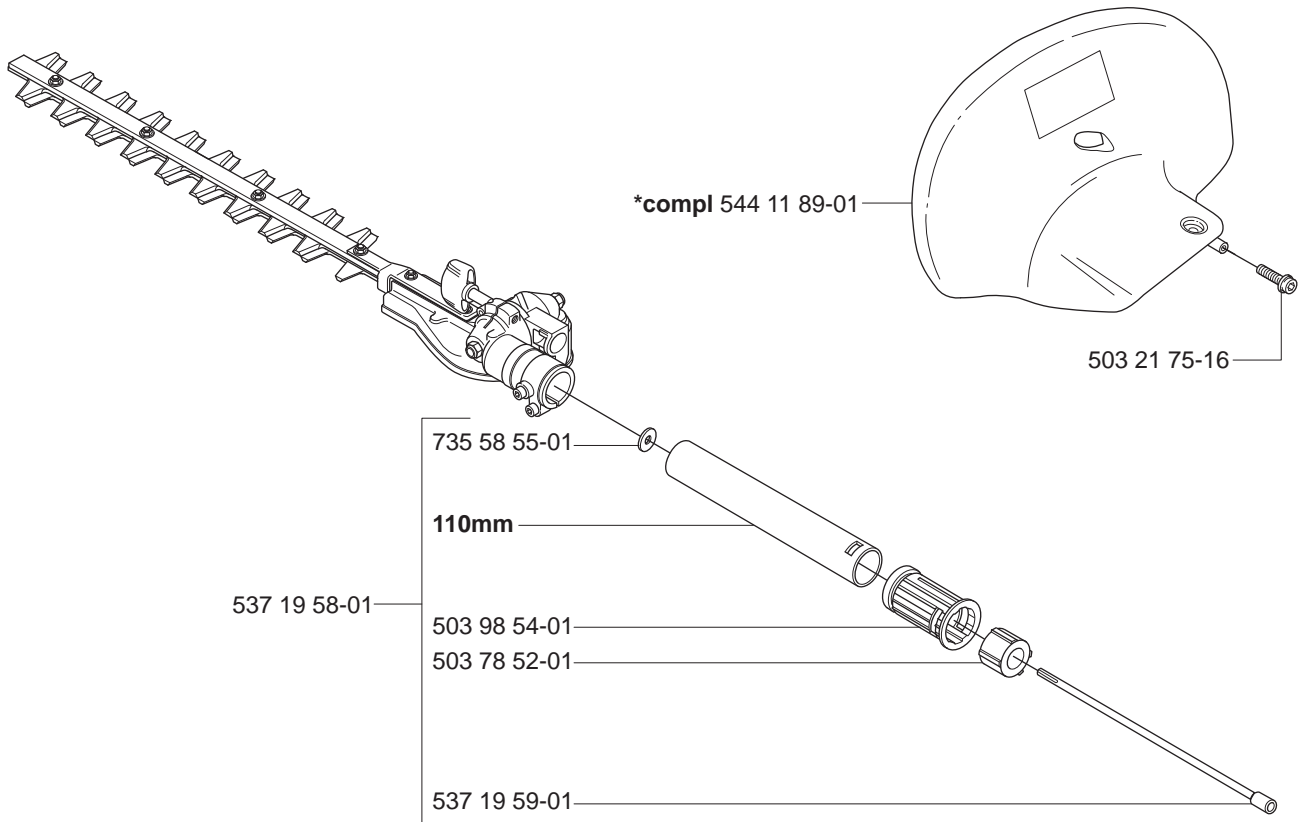

S Hedgetrimmer Attachment HA110
 compl 537 19 66-05

*544 04 41-01

S Hedgetrimmer Attachment HA850
 compl 537 19 66-06